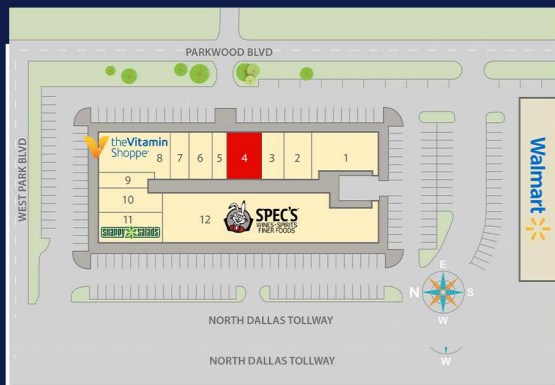

PROPERTY TRUST

"We are where you are"

GLENEAGLES PLAZA

5930 West Park Boulevard, Plano, Texas 75093

39,948
TOTAL SQUARE FT.

RC
ZONING

38,189
TRAFFIC COUNTS

DEMOGRAPHICS

RADIUS
1 MILE
3 MILES
5 MILES

POPULATION
7,622
119,018
283,270

AVG HH INCOME
\$207,255
\$109,302
\$102,203

TENANTS/AVAILABLE

- | | |
|-----------------------------------|--------------------------|
| 1. Red Mountain Med Spa | 8. The Vitamin Shoppe |
| 2. Pho Apple Vietnamese | 9. Dentist |
| 3. Spa Mansion | 10. SOI Brow |
| 4. AVAILABLE 2,100 Sq. Ft. | 11. Snappy Salads |
| 5. Smoke & Vapor | 12. Spec's Wine and Beer |
| 6. Salon | |
| 7. Atelier Tailor Shop | |

PROPERTYTRUST

"We are where you are"

1 Buyer of Shadow-anchored and Unanchored Retail Centers

WANTED TO BUY!

Shadow-anchored or Unanchored

Stabilized Centers

High Demographic Areas

21 Day Close